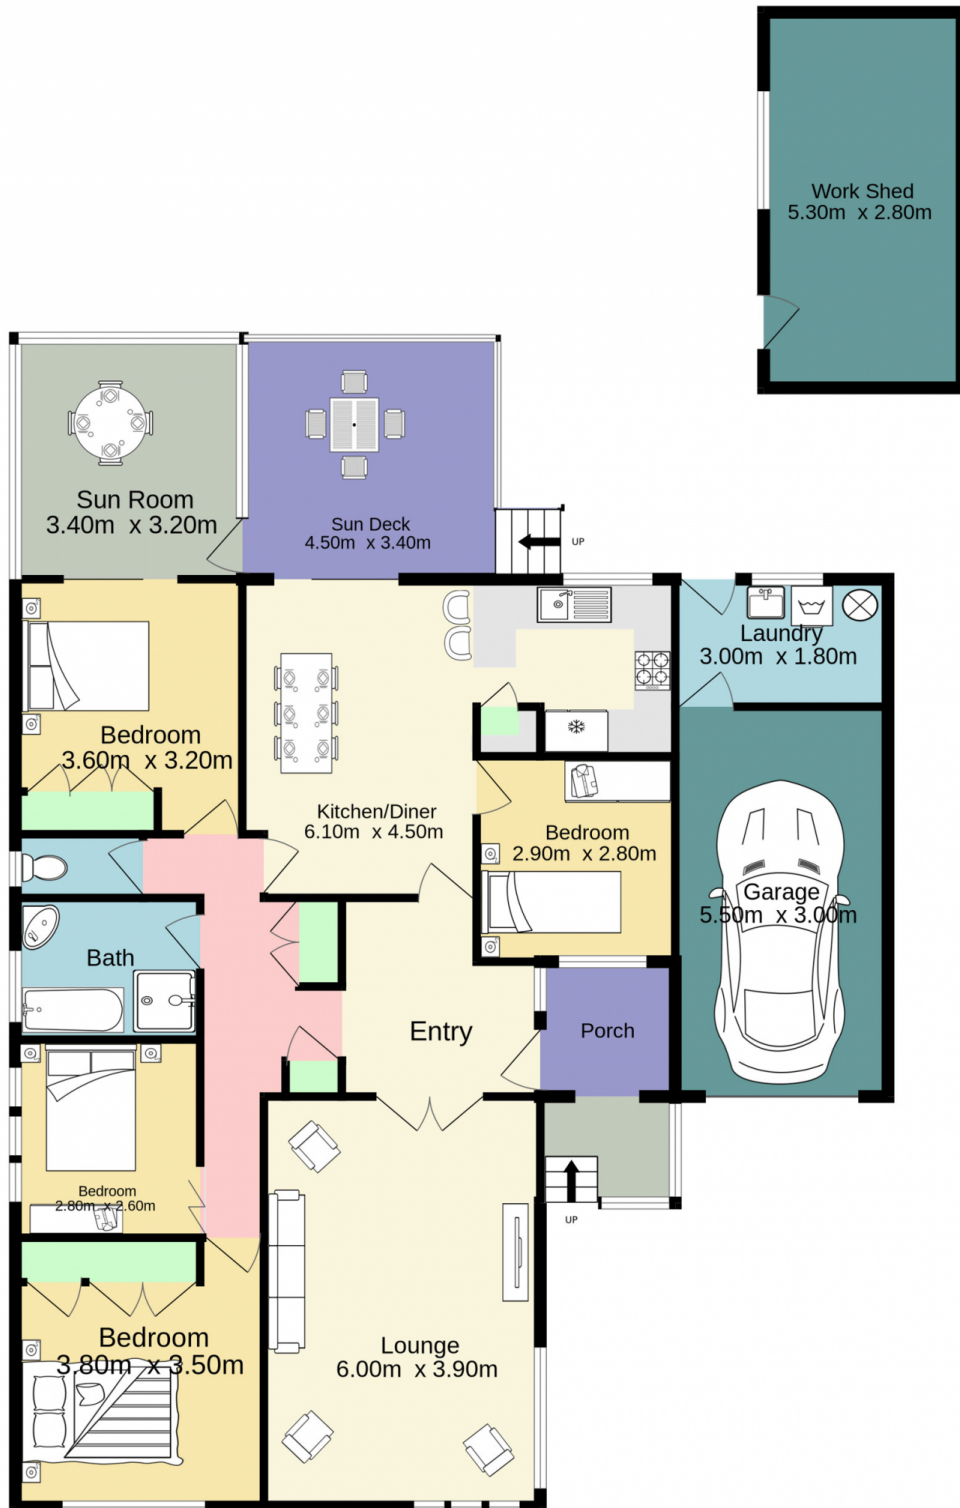

35 Linksvie Avenue Leonay NSW

4 1 2

Freshly painted and carpeted four bedroom home that backs on to the golf course

A brand new kitchen and vanity.

Featuring a large lounge room, generous size bedrooms with built in robes to two rooms.

Three air conditioners to provide comfort all year round

A lovely rear screen enclosure with golf course outlook.

Lock up garage with laundry facilities at the rear.

Detached shed/storeroom.

[For full version visit the website](https://www.aitkenre.com.au/8114802)

Type : House

Price : \$790 pw

View : <https://www.aitkenre.com.au/8114802>

TOTAL FLOOR AREA : 157.6 sq.m. approx.

Whilst every attempt has been made to ensure the accuracy of the floorplan contained here, measurements of doors, windows, rooms and any other items are approximate and no responsibility is taken for any error, omission or mis-statement. This plan is for illustrative purposes only and should be used as such by any prospective purchaser. The services, systems and appliances shown have not been tested and no guarantee as to their operability or efficiency can be given.