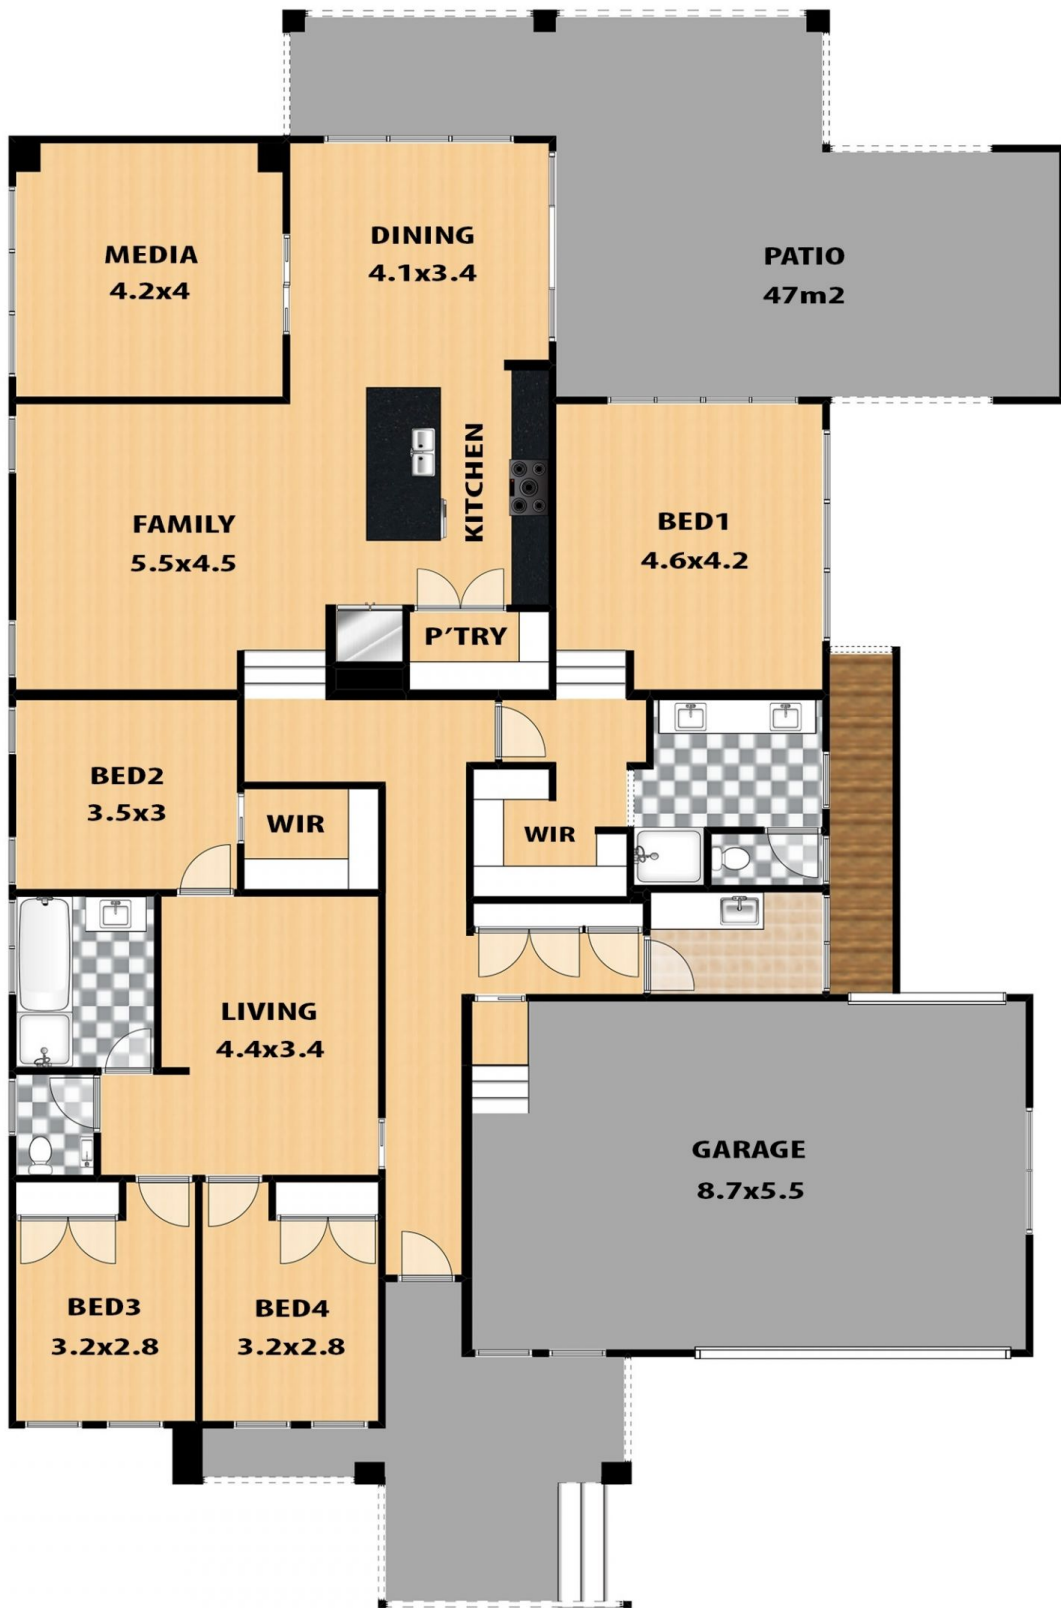

LEGEND

BATHROOM
ENSUITE : WC

LAUNDRY

23 TORUMBA CIRCUIT, SILVERDALE

This floor plan and/or site plan is an approximation for illustration purposes only. All measurements are approximate and not guaranteed to be exact or to scale. Interested parties should confirm measurements by their own means.