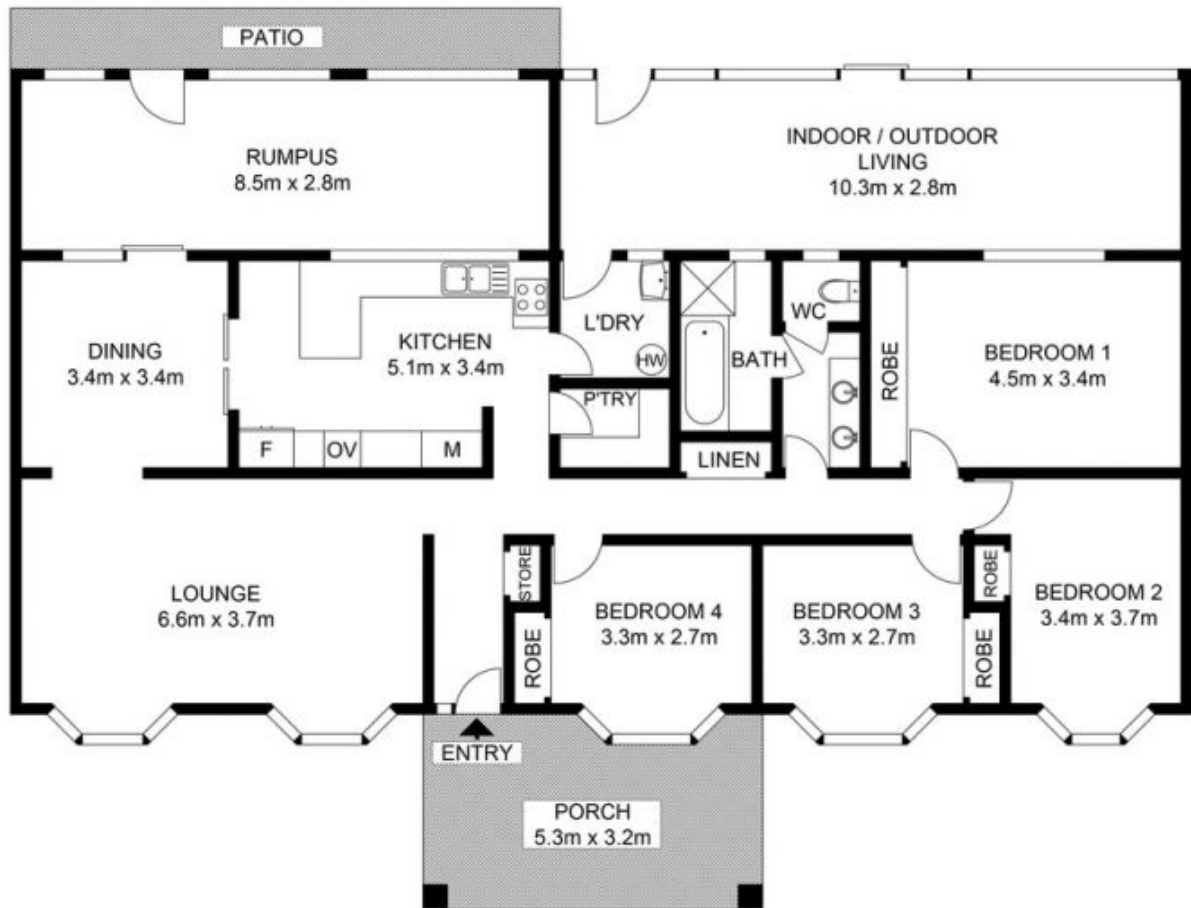

Lot 2, 4 Ridgehaven Road SILVERDALE NSW

4  1 

Type : House  
Land Size : 815.9 sqm  
View : <https://www.aitkenre.com.au/8063665>

Damian Sexton  
02 4732 5055

Scale shown in metres. All dimensions herein are approximate and gathered from sources believed to be reliable. Whilst every effort is made for the accuracy of our floor plans, interested parties should rely on their own enquiries. Floor Plans by Industrie Media | [industriemedia.tv](http://industriemedia.tv)