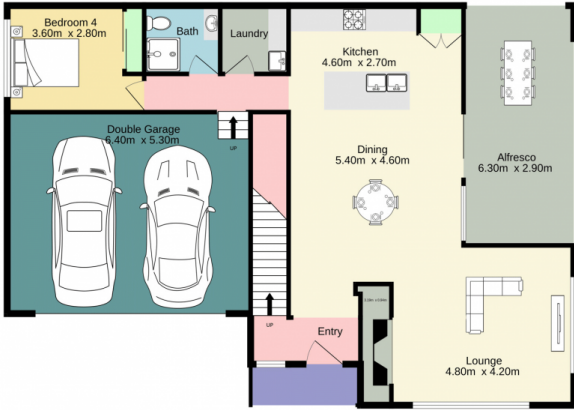

Ground floor