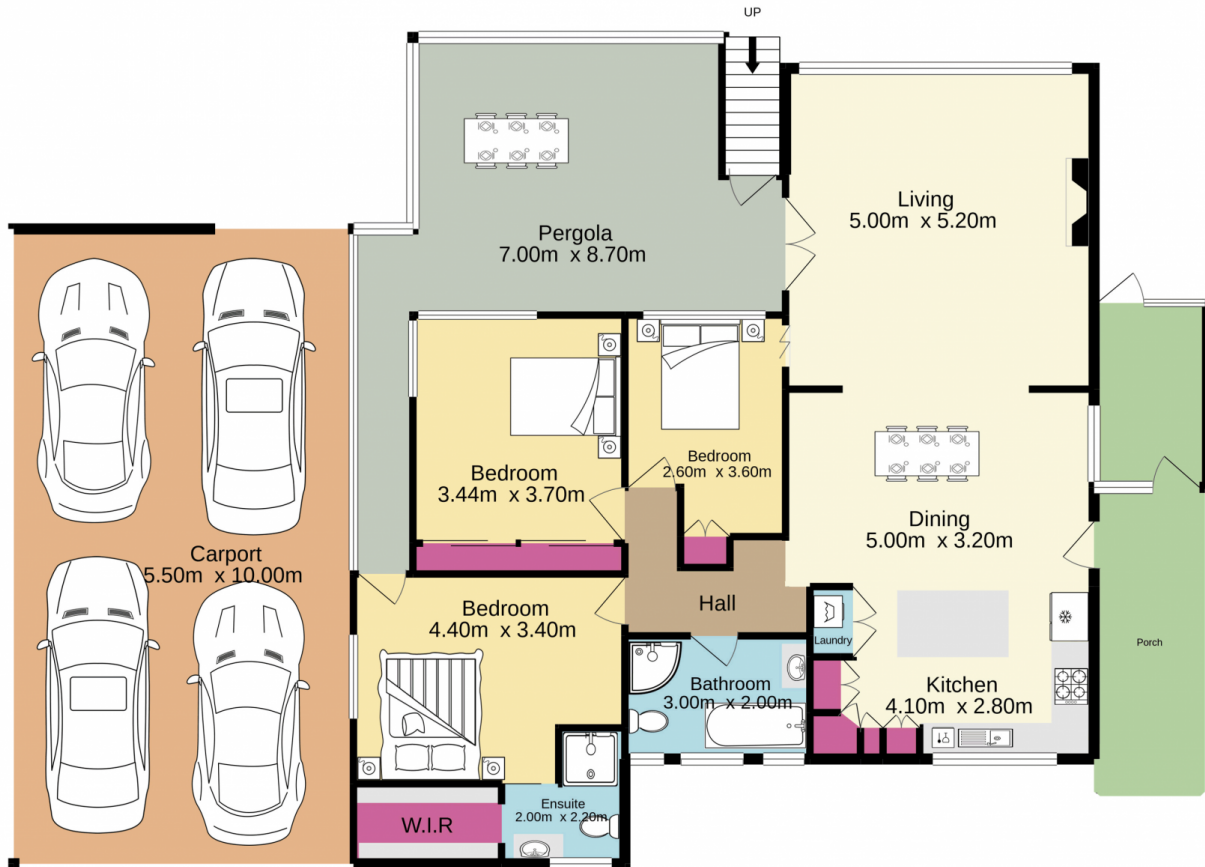

TOTAL FLOOR AREA : 196.3 sq.m. approx.

Made with Metropix ©2021