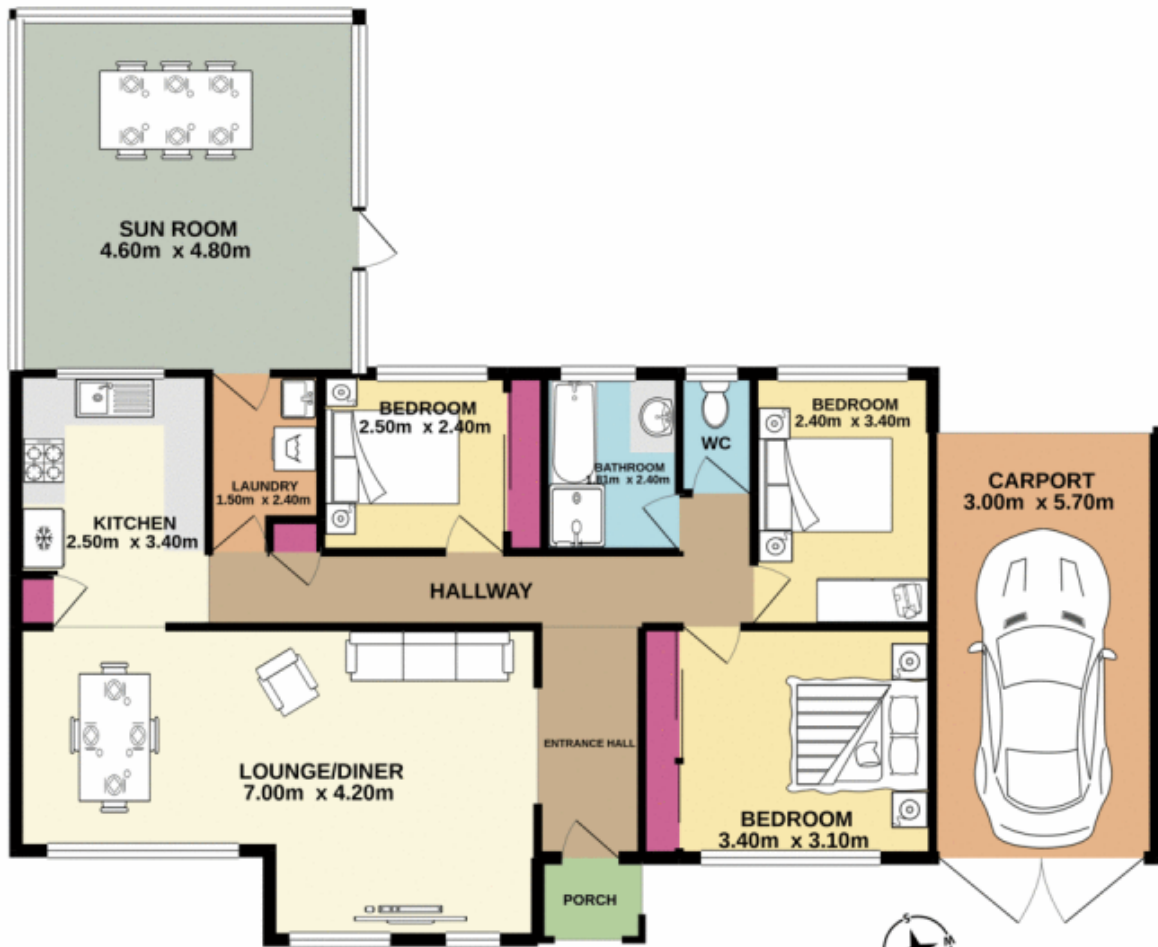

Jim Aitken
+ Partners