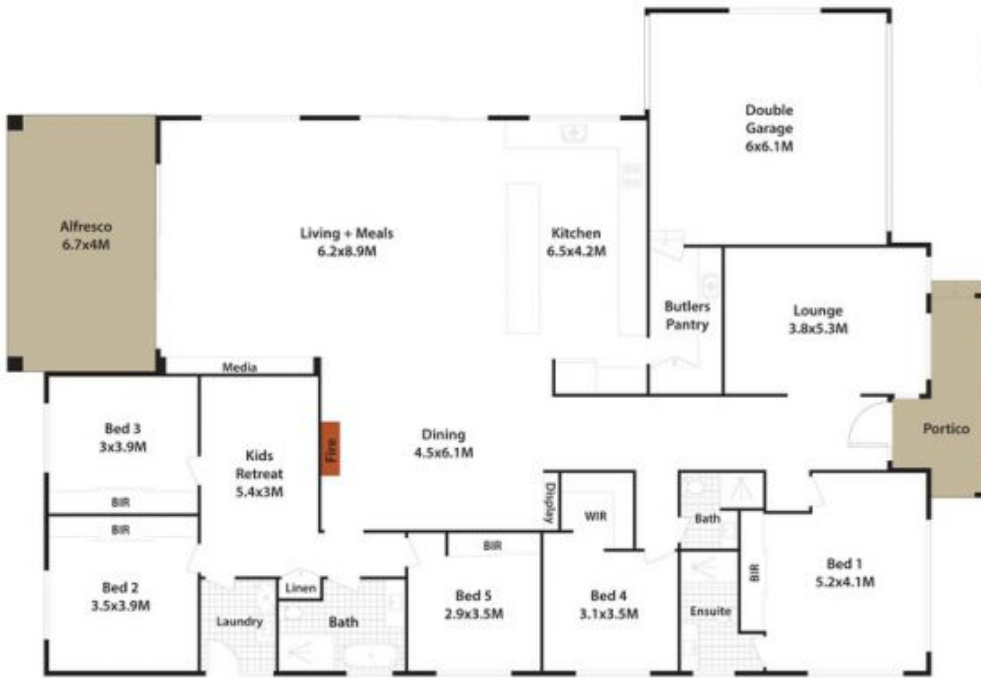

58 Torumba Circ, Silverdale.