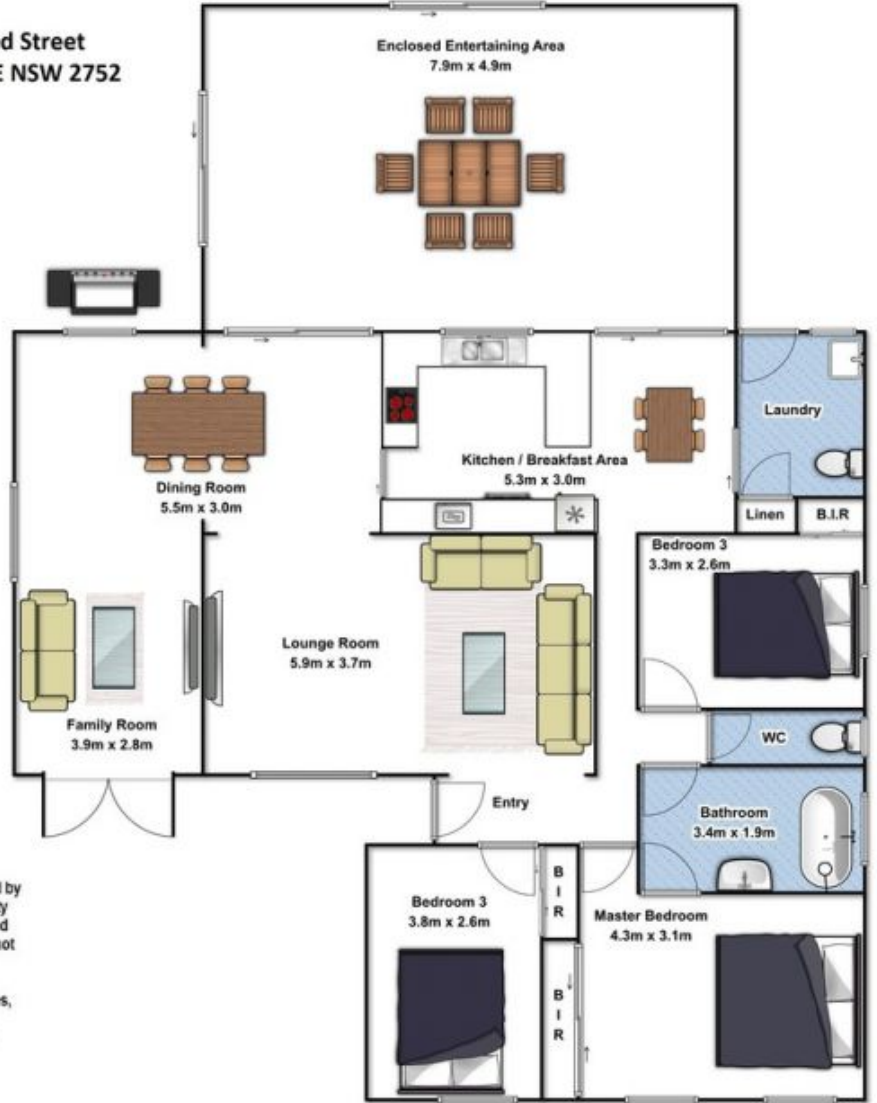

16 Eldred Street SILVERDALE NSW

3  1  3 

Type : House  
Land Size : 1013 sqm  
View : <https://www.aitkenre.com.au/8060998>

Damian Sexton

16 Eldred Street  
SILVERDALE NSW 2752

DISCLAIMER: The information on this floor plan is provided by us in our capacity as a agent for the vendor, whose property we have listed for sale. Some information has been provided by a third party including the vendors concerned and has not been checked by us.  
We hold no belief or otherwise as to the accuracy.  
All prospective purchasers should make their own enquiries, and should secure their own independent advice from appropriately qualified persons, in respect to the property