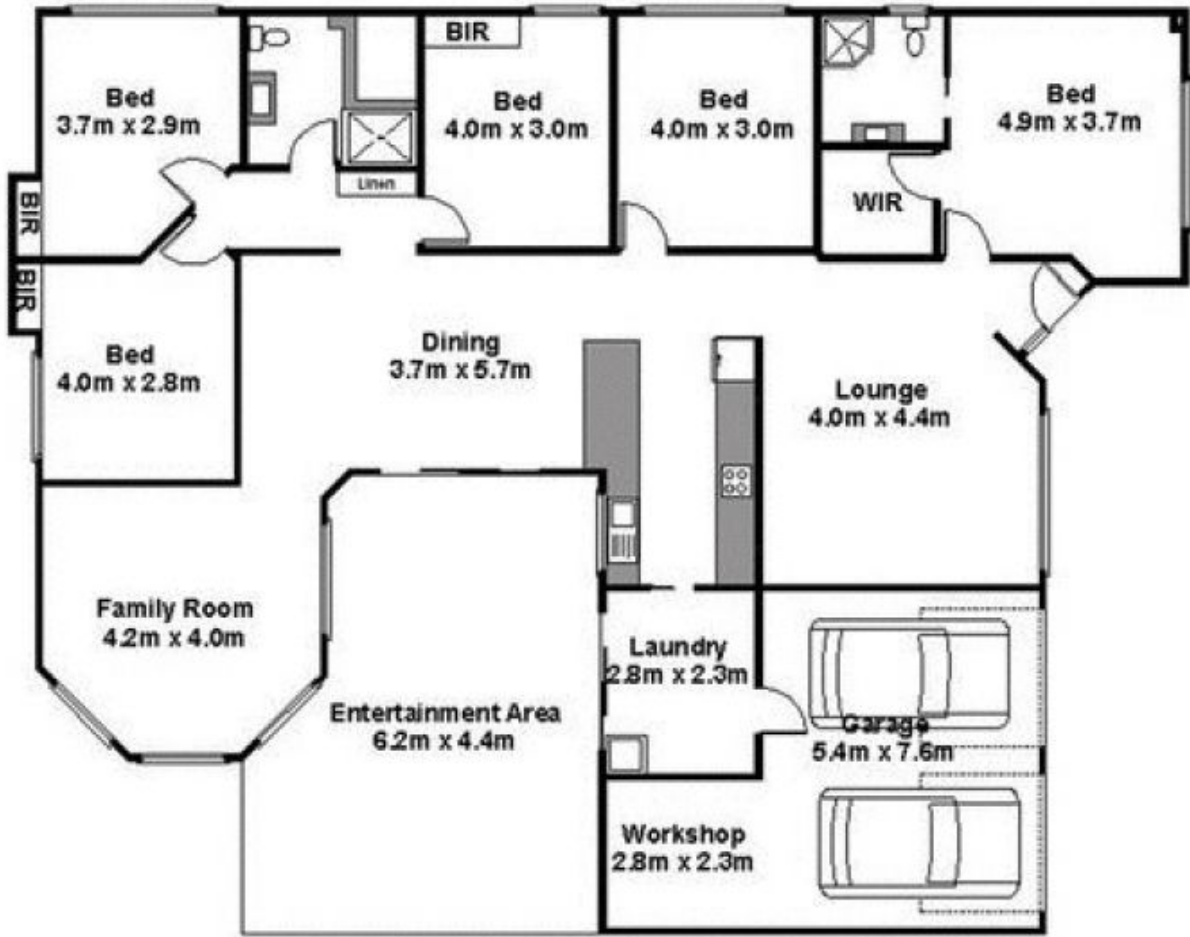

73 Muru Drive GLENMORE PARK NSW

5  2  2 

Type : House
Land Size : 753.3 sqm
View : <https://www.aitkenre.com.au/8060889>

Damian Sexton

Front