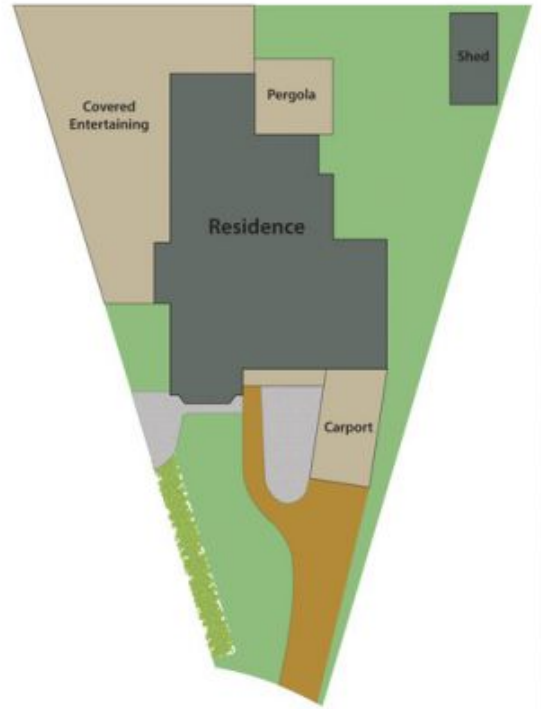

6 Hercules Cl, Cranebrook.