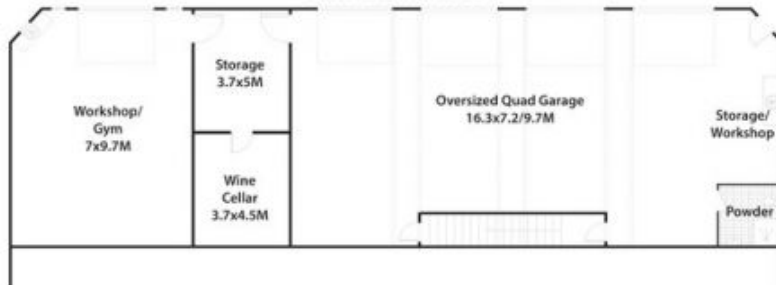

Lower Ground Floor

1560 Greendale Rd, Wallacia.