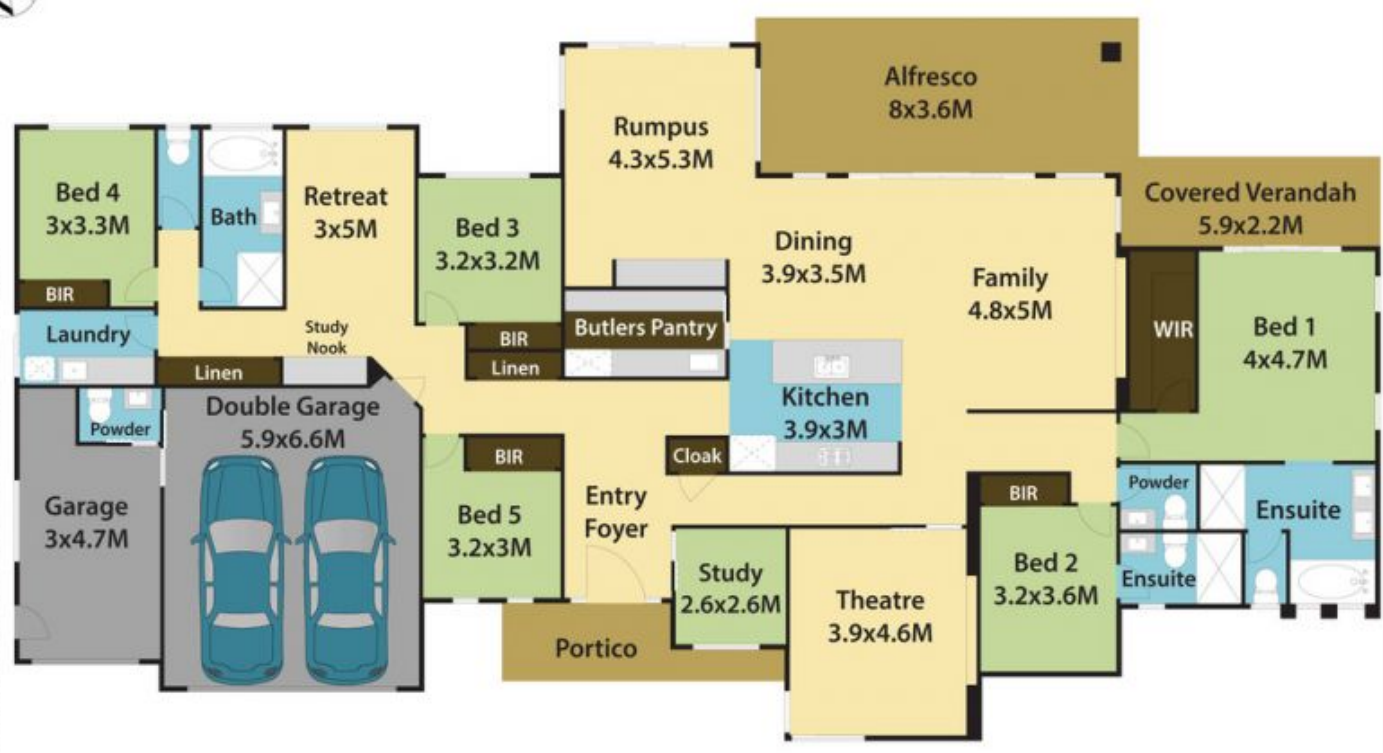

8 CRISTINA Place SILVERDALE NSW

5 3 3

This newly constructed G J Gardiner 5 bedroom, 3 bathroom home needs to be seen to be appreciated. Set on one of the most sought after acre lots in the estate at the peak of the Greenhills Estate. This home offers space and tranquility for the largest of families.

Type : House
Land Size : 4046.86 sqm
View : <https://www.aitkenre.com.au/8060596>

Upon entry the expansive foyer leads to the open plan kitchen, family (with fireplace) and dining rooms all overlooking the outdoor entertaining area with in ground pool. The kitchen is well suited to the avid chef or entertainer with large gourmet gas cooking, waterfall edge 40mm Ceaser stone bench tops and a fully fitted Butler's pantry. From these rooms, step into the functional family games room, ready for your pool table and finished off with a built in servery / bar bench. There is a separate rumpus

Damian Sexton

[For full version visit the website](https://www.aitkenre.com.au)

DISCLAIMER: All dimensions herein are approximate and gathered from sources believed to be reliable. Whilst every effort is made for the accuracy of our plans, interested parties should rely on their own enquiries.