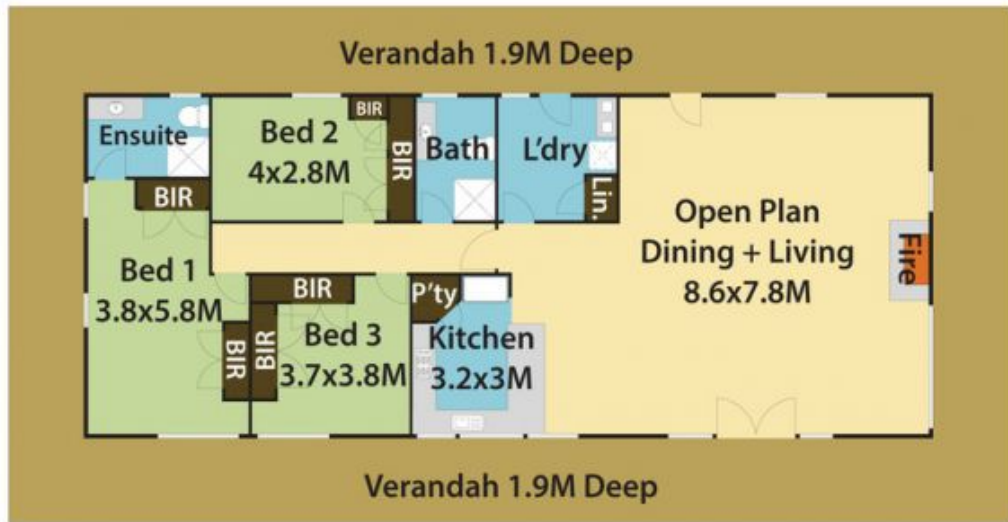

390 BENTS BASIN Road WALLACIA NSW

3  2  4 

SOLD by Elders Real Estate

This high set three bedroom timber clad home on 15 acres with views to the Nepean Valley, Nepean River and Mountains presents the perfect lifestyle change. With wrap around verandah and outdoor gazebo you'll spend your days watching out over the river and the comings and goings of the picturesque Nepean Valley.

Type : Acreage/Semi-Rural
Land Size : 60806 sqm
View : <https://www.aitkenre.com.au/8060595>

Damian Sexton

[For full version visit the website](https://www.aitkenre.com.au)

390 Bents Basin Rd, Wallacia.

DISCLAIMER: All dimensions herein are approximate and gathered from sources believed to be reliable. Whilst every effort is made for the accuracy of our plans, interested parties should rely on their own enquiries.