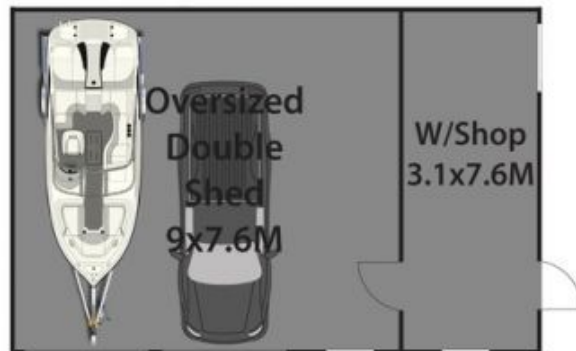

390 BENTS BASIN Road WALLACIA NSW

3  2  4 

SOLD by Elders Real Estate

This high set three bedroom timber clad home on 15 acres with views to the Nepean Valley, Nepean River and Mountains presents the perfect lifestyle change. With wrap around verandah and outdoor gazebo you'll spend your days watching out over the river and the comings and goings of the picturesque Nepean Valley.

Type : Acreage/Semi-Rural
Land Size : 60806 sqm
View : <https://www.aitkenre.com.au/8060595>

Damian Sexton

[For full version visit the website](https://www.aitkenre.com.au)

390 Bents Basin Rd, Wallacia.

DISCLAIMER: All dimensions herein are approximate and gathered from sources believed to be reliable. Whilst every effort is made for the accuracy of our plans, interested parties should rely on their own enquiries.