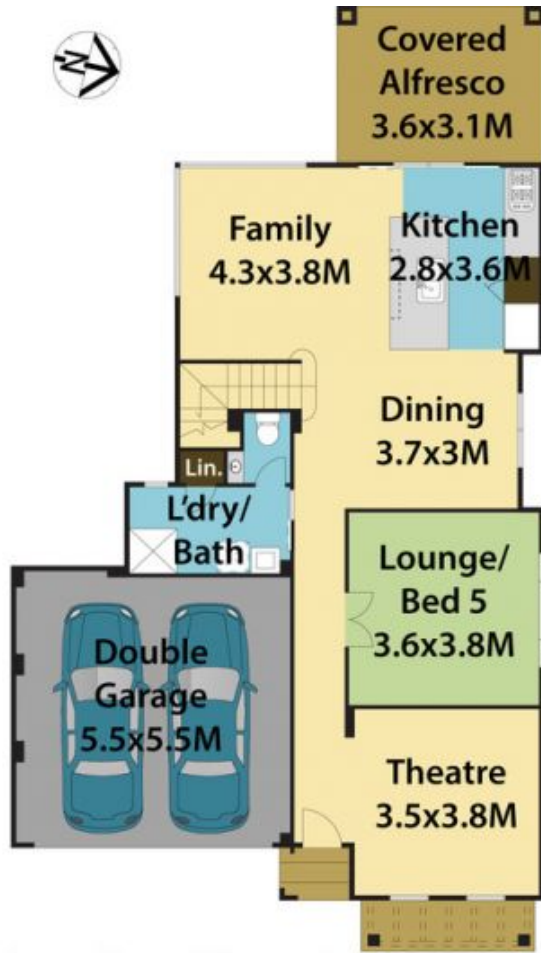

65 Empire Circuit, Penrith.