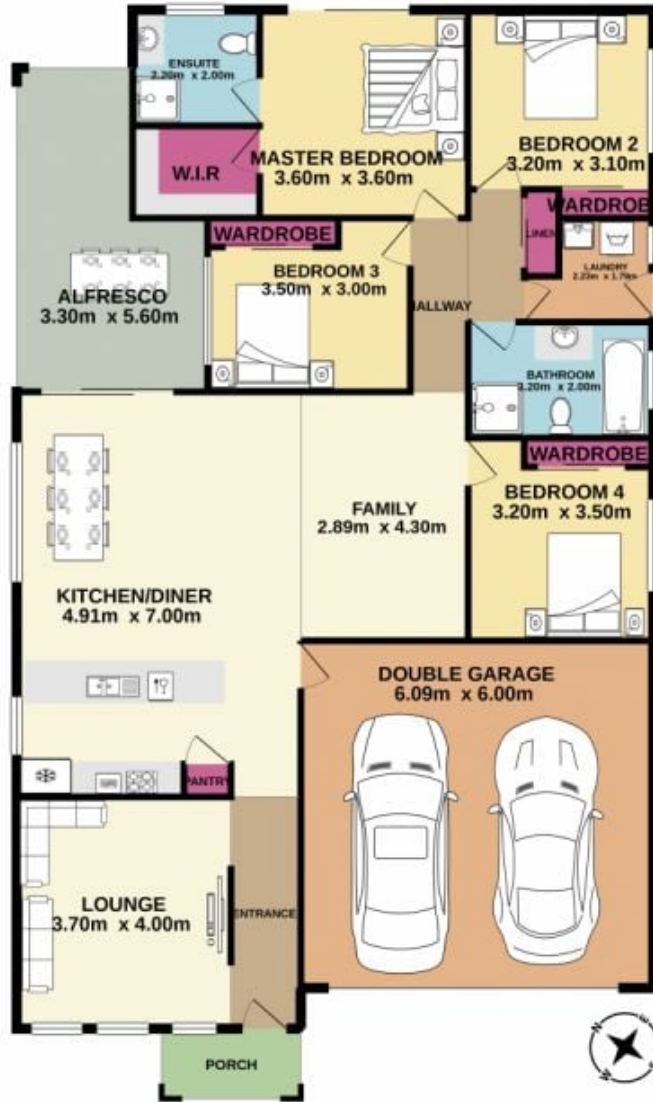

Jim Aitken
Partners