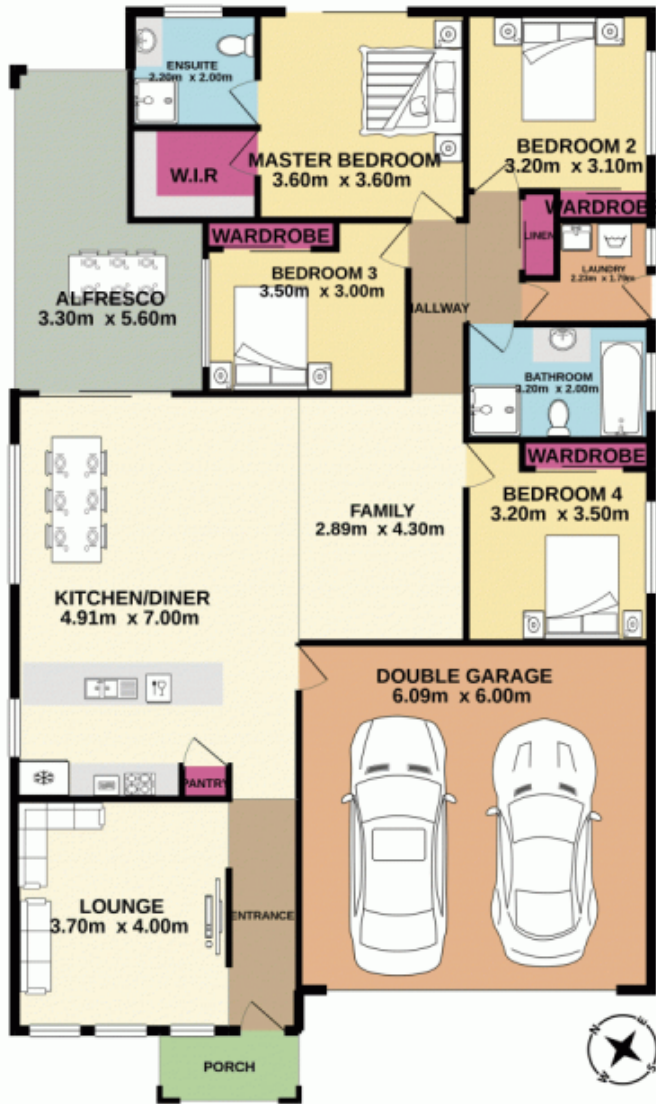

Jim Aitken
+ Partners