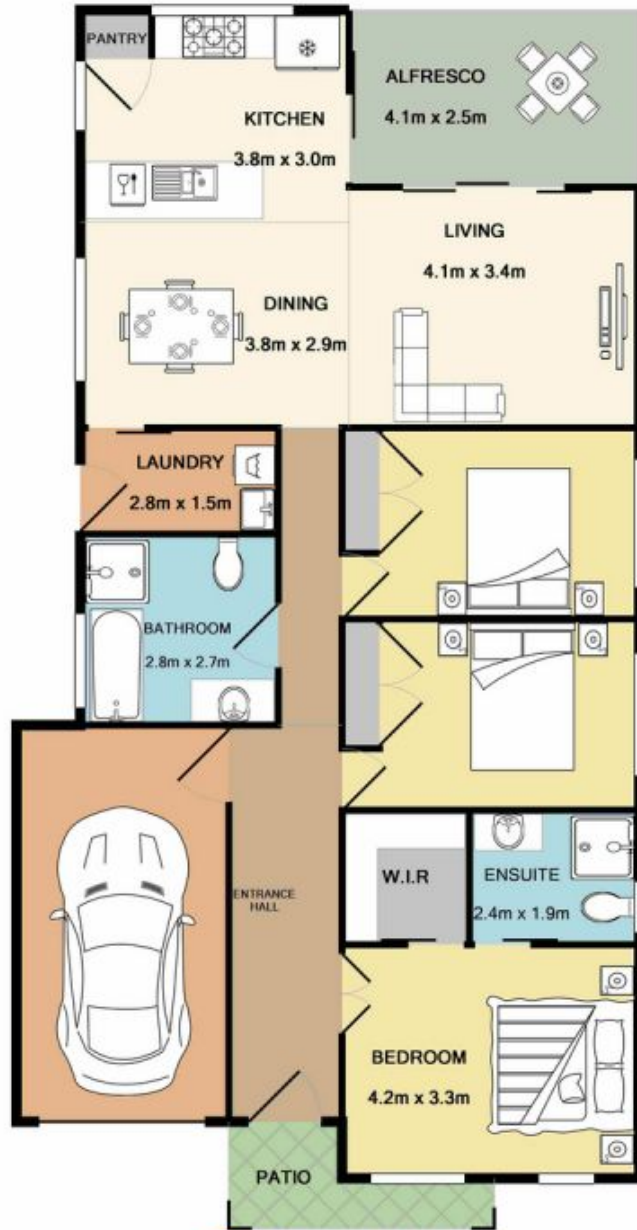

34 Cadet Circuit Llandilo NSW

3  2  2 

This NEW Eden Brae quality built home is priced to sell immediately and is a chance for first home buyers to stop paying rent and to get in to the property market now! Dont miss this outstanding opportunity to own your own home with all the necessary quality inclusions for a perfect lifestyle!

- + Reverse cycle, two zone, ducted air conditioning
- + Auto Remote control for garage door and alarm system
- + Quality ceramic tiles to porch, entry, kitchen, meals, family, covered alfresco area
- + Durable 'neutral colour' carpet to all three bedrooms
- + 900 mm stainless steel appliances with ducted canopy rangehood
- + Dishwasher, stone island bench top, pantry to kitchen

Type : House
Building Size : 158 sqm
Land Size : 275 sqm
View : <https://www.aitkenre.com.au/8060179>

[For full version visit the website](https://www.aitkenre.com.au)

Whilst every attempt has been made to ensure the accuracy of the floor plan contained here, measurements of doors, windows, rooms and any other items are approximate and no responsibility is taken for any error, omission, or mis-statement. This plan is for illustrative purposes only and should be used as such by any prospective purchaser. The services, systems and appliances shown have not been tested and no guarantee as to their operability or efficiency can be given.
 Made with Metropix ©2019