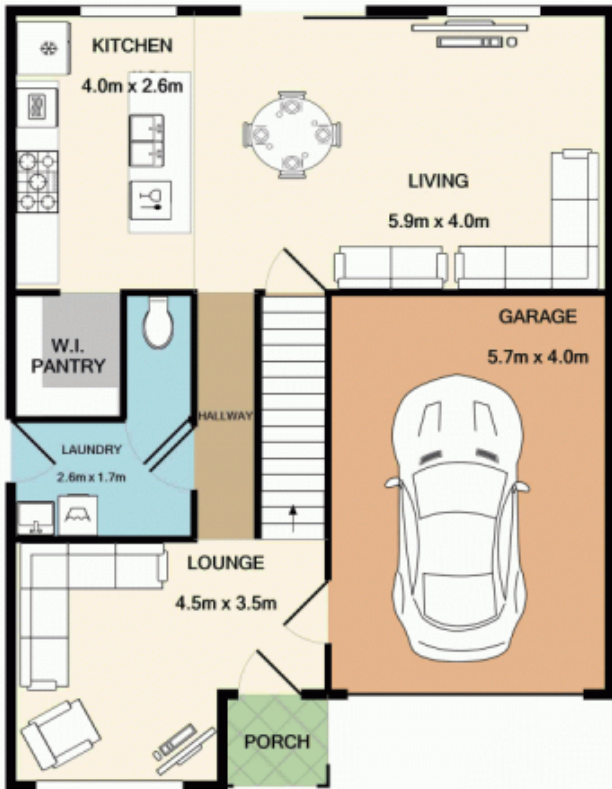

22 Bivouac Street Llandilo NSW

4  2  2 

Brand new Meridian 2 storey home has just been completed. The home is complimented with 4 bedrooms and 3 of those have built in robes with the main having a walk in robe plus ensuite. The ground floor consisting of kitchen, dining and formal lounge is tiled. The kitchen is galley style and there is also a powder room on this level. Boasting internal access to the single garage with remote control. Upstairs there is a third living area and all four bedrooms are fully carpeted. Other features include alarm, ducted air conditioning, and NBN. This home is ready to be purchased. Don't miss out, call your local Jim Aitken + Partners office for an inspection.

Type : House
Land Size : 277.9 sqm
View : <https://www.aitkenre.com.au/8060113>

+ 4 bedrooms with built in robes to all
 + 2 bathrooms including en-suite to main

[For full version visit the website](https://www.aitkenre.com.au)

<https://www.aitkenre.com.au>

GROUND FLOOR

1ST FLOOR

Whilst every attempt has been made to ensure the accuracy of the floor plan contained here, measurements of doors, windows, rooms and any other items are approximate and no responsibility is taken for any error, omission, or mis-statement. This plan is for illustrative purposes only and should be used as such by any prospective purchaser. The services, systems and appliances shown have not been tested and no guarantee as to their operability or efficiency can be given
 Made with Metropix ©2019