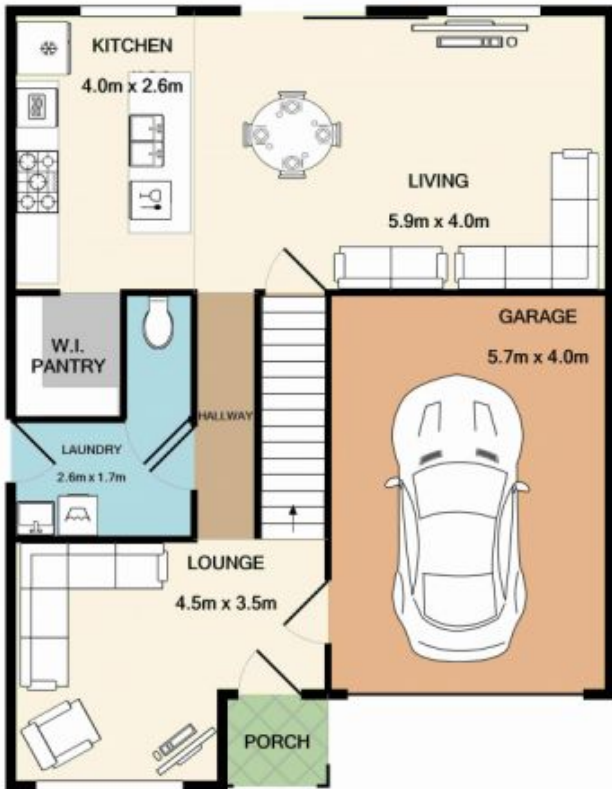

22 Bivouac Street Llandilo NSW

4  2  2 

Brand new Meridian 2 storey home has just been completed. The home is complimented with 4 bedrooms and 3 of those have built in robes with the main having a walk in robe plus ensuite. The ground floor consisting of kitchen, dining and formal lounge is tiled. The kitchen is galley style and there is also a powder room on this level. Boasting internal access to the single garage with remote control. Upstairs there is a third living area and all four bedrooms are fully carpeted. Other features include alarm, ducted air conditioning, and NBN. This home is ready to be purchased. Don't miss out, call your local Jim Aitken + Partners office for an inspection.

<https://www.aitkenre.com.au>

GROUND FLOOR

1ST FLOOR

Whilst every attempt has been made to ensure the accuracy of the floor plan contained here, measurements of doors, windows, rooms and any other items are approximate and no responsibility is taken for any error, omission, or mis-statement. This plan is for illustrative purposes only and should be used as such by any prospective purchaser. The services, systems and appliances shown have not been tested and no guarantee as to their operability or efficiency can be given
 Made with Metropix ©2019

GROUND FLOOR

1ST FLOOR

Whilst every attempt has been made to ensure the accuracy of the floor plan contained here, measurements of doors, windows, rooms and any other items are approximate and no responsibility is taken for any error, omission, or mis-statement. This plan is for illustrative purposes only and should be used as such by any prospective purchaser. The services, systems and appliances shown have not been tested and no guarantee as to their operability or efficiency can be given.
 Made with Metropix ©2019