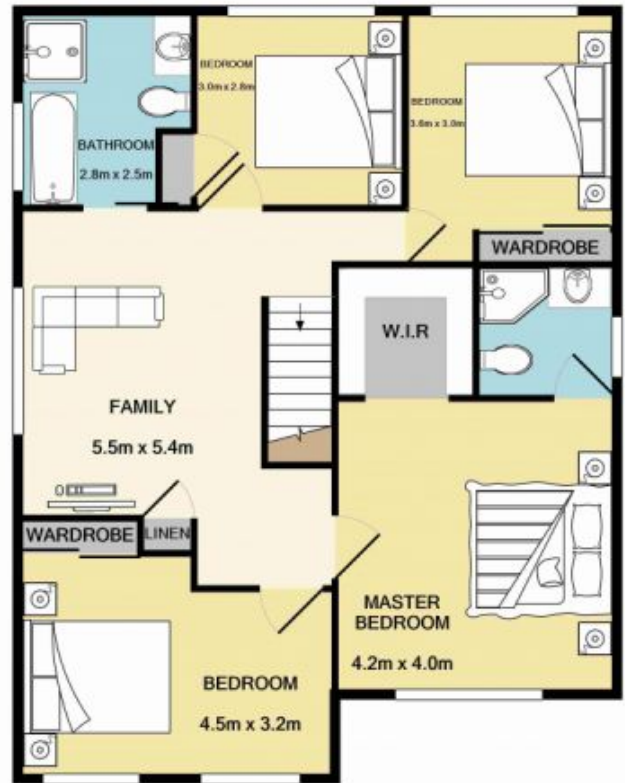

22 Bivouac Street Llandilo NSW

4  2  2 

Brand new Meridian 2 storey home has just been completed. The home is complimented with 4 bedrooms and 3 of those have built in robes with the main having a walk in robe plus ensuite. The ground floor consisting of kitchen, dining and formal lounge is tiled. The kitchen is galley style and there is also a powder room on this level. Boasting internal access to the single garage with remote control. Upstairs there is a third living area and all four bedrooms are fully carpeted. Other features include alarm, ducted air conditioning, and NBN. This home is ready to be purchased. Don't miss out, call your local Jim Aitken + Partners office for an inspection.

<https://www.aitkenre.com.au>

GROUND FLOOR

1ST FLOOR

Whilst every attempt has been made to ensure the accuracy of the floor plan contained here, measurements of doors, windows, rooms and any other items are approximate and no responsibility is taken for any error, omission, or mis-statement. This plan is for illustrative purposes only and should be used as such by any prospective purchaser. The services, systems and appliances shown have not been tested and no guarantee as to their operability or efficiency can be given
 Made with Metropix ©2019

GROUND FLOOR

1ST FLOOR

Whilst every attempt has been made to ensure the accuracy of the floor plan contained here, measurements of doors, windows, rooms and any other items are approximate and no responsibility is taken for any error, omission, or mis-statement. This plan is for illustrative purposes only and should be used as such by any prospective purchaser. The services, systems and appliances shown have not been tested and no guarantee as to their operability or efficiency can be given.
 Made with Metropix ©2019