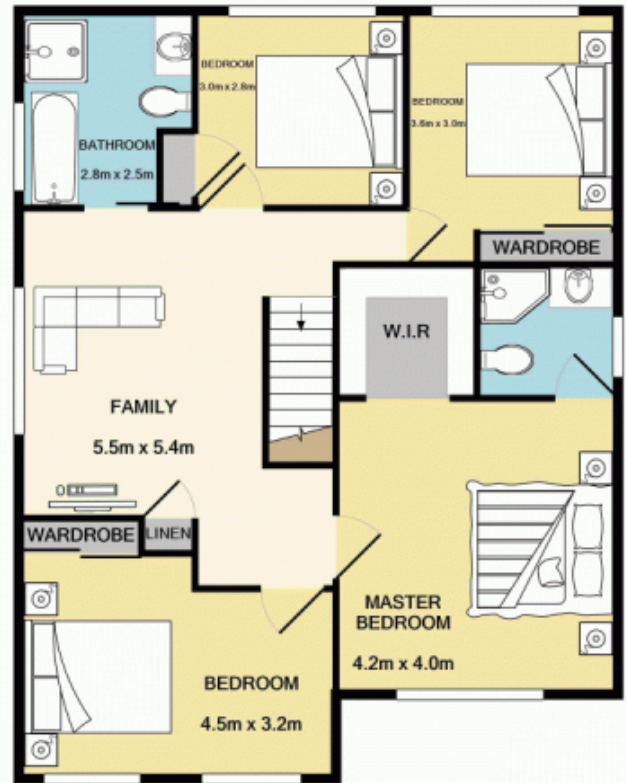

Type : House
Land Size : 277.9 sqm
View : <https://www.aitkenre.com.au/8060113>

+ 4 bedrooms with built in robes to all
 + 2 bathrooms including en-suite to main

[For full version visit the website](https://www.aitkenre.com.au)

<https://www.aitkenre.com.au>

GROUND FLOOR

1ST FLOOR

Whilst every attempt has been made to ensure the accuracy of the floor plan contained here, measurements of doors, windows, rooms and any other items are approximate and no responsibility is taken for any error, omission, or mis-statement. This plan is for illustrative purposes only and should be used as such by any prospective purchaser. The services, systems and appliances shown have not been tested and no guarantee as to their operability or efficiency can be given
 Made with Metropix ©2019

GROUND FLOOR

1ST FLOOR

Whilst every attempt has been made to ensure the accuracy of the floor plan contained here, measurements of doors, windows, rooms and any other items are approximate and no responsibility is taken for any error, omission, or mis-statement. This plan is for illustrative purposes only and should be used as such by any prospective purchaser. The services, systems and appliances shown have not been tested and no guarantee as to their operability or efficiency can be given.
 Made with Metropix ©2019