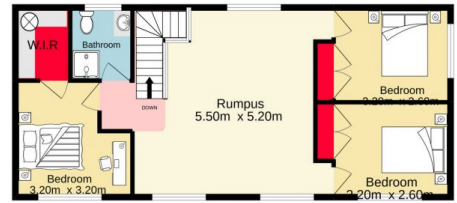

1st floor
61.8 sq.m. approx.

TOTAL FLOOR AREA : 263.3 sq.m. approx.