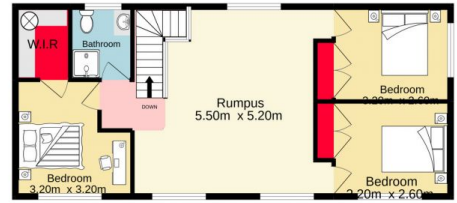

TOTAL FLOOR AREA : 263.3 sq.m. approx.