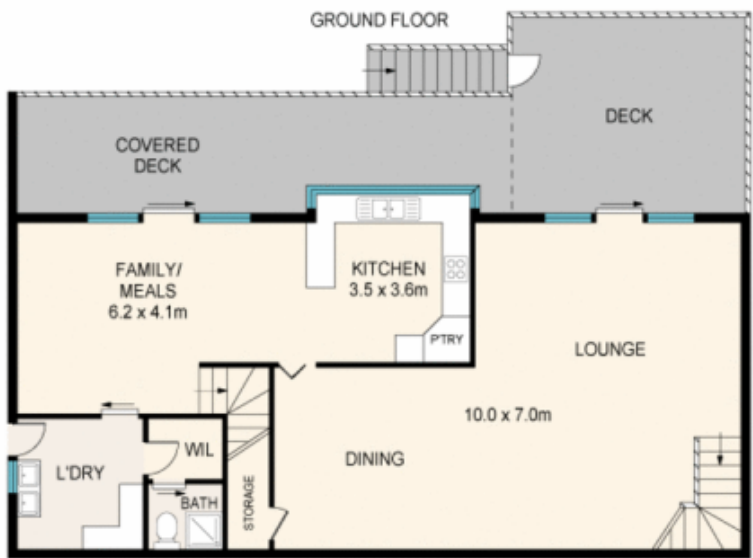

LOWER GROUND FLOOR

42 Yoogali Terrace, Blaxland