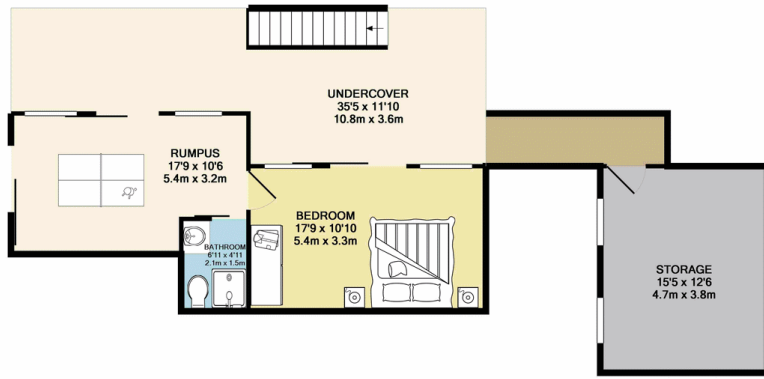

GROUND FLOOR