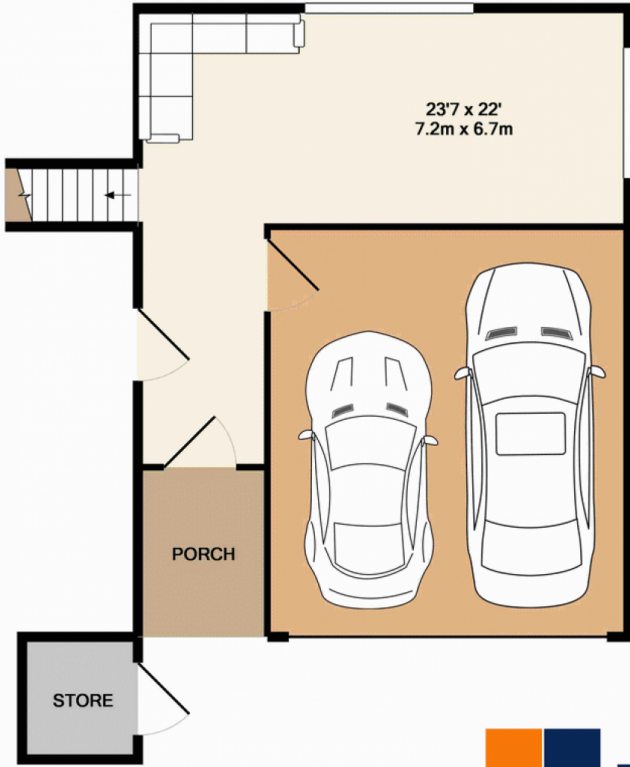

6 Riverview Crescent Mount Riverview NSW

3  2  4 

This great sized family home is looking for some new owners to come in and add their own personal touches. Offering three large bedrooms, en suite and walk in robe to main, L-shape lounge/dining with parquetry flooring, large second living room downstairs with separate access (perfect for home business), under house storage, natural gas, double lock up garage, wrap around veranda, and stunning views.

- * Three bedrooms
- * En suite and Walk In Robe to main
- * Two living areas
- * Wrap around veranda
- * Plenty of storage
- * Double lock up garage

Type : House
Land Size : 771 sqm
View : <https://www.aitkenre.com.au/8059466>

Kieran Flanagan
02 4739 1111

[For full version visit the website](https://www.aitkenre.com.au)

Whilst every attempt has been made to ensure the accuracy of the floor plan contained here, measurements of doors, windows, rooms and any other items are approximate and no responsibility is taken for any error, omission, or mis-statement. This plan is for illustrative purposes only and should be used as such by any prospective purchaser. The services, systems and appliances shown have not been tested and no guarantee as to their operability or efficiency can be given
Made with Metropix ©2015

GROUND FLOOR

1ST FLOOR