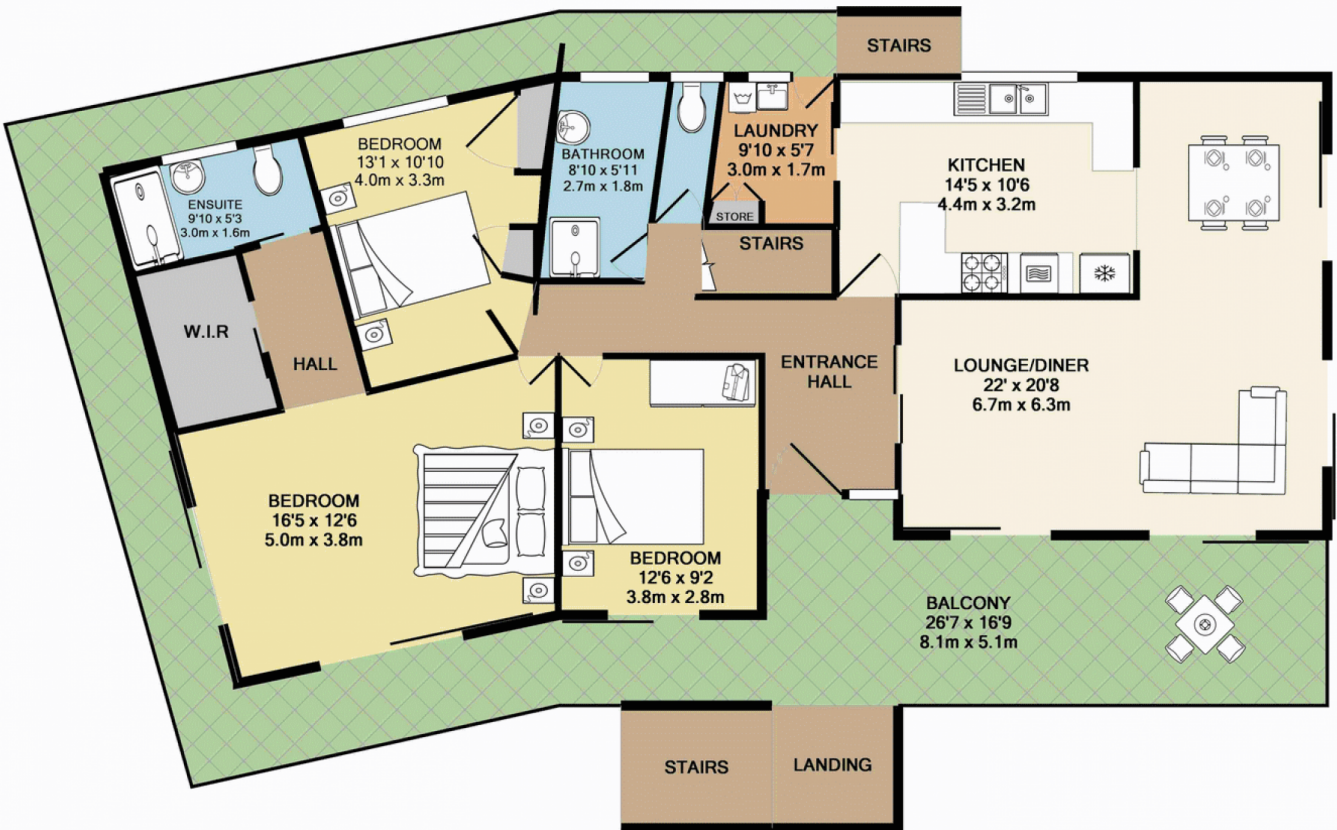

6 Riverview Crescent Mount Riverview NSW

3  2  4 

This great sized family home is looking for some new owners to come in and add their own personal touches. Offering three large bedrooms, en suite and walk in robe to main, L-shape lounge/dining with parquetry flooring, large second living room downstairs with separate access (perfect for home business), under house storage, natural gas, double lock up garage, wrap around veranda, and stunning views.

- * Three bedrooms
- * En suite and Walk In Robe to main
- * Two living areas
- * Wrap around veranda
- * Plenty of storage
- * Double lock up garage

Type : House
Land Size : 771 sqm
View : <https://www.aitkenre.com.au/8059466>

Kieran Flanagan
02 4739 1111

[For full version visit the website](https://www.aitkenre.com.au)

Whilst every attempt has been made to ensure the accuracy of the floor plan contained here, measurements of doors, windows, rooms and any other items are approximate and no responsibility is taken for any error, omission, or mis-statement. This plan is for illustrative purposes only and should be used as such by any prospective purchaser. The services, systems and appliances shown have not been tested and no guarantee as to their operability or efficiency can be given
Made with Metropix ©2015

GROUND FLOOR

1ST FLOOR