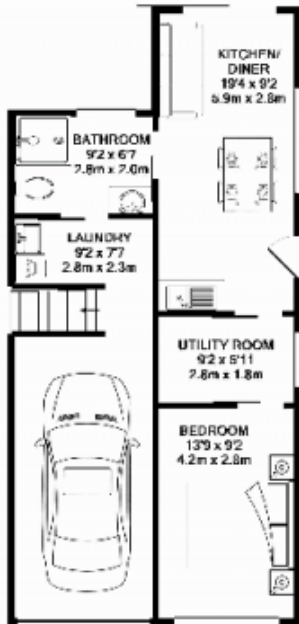

GROUND FLOOR