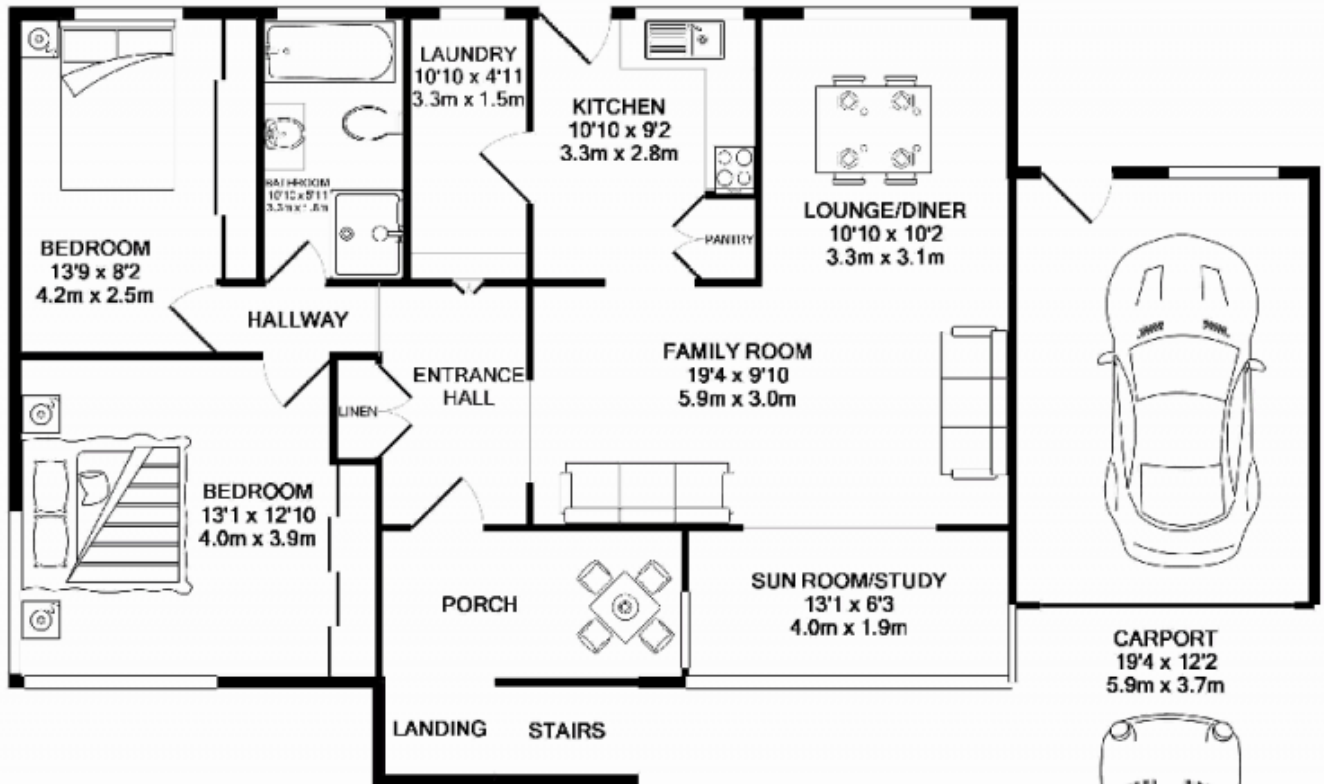

Type : House
Land Size : 696 sqm
View : <https://www.aitkenre.com.au/8059435>

Featuring two large bedrooms with build in wardrobes, great sized combined lounge/dining area, study nook, timber floors, split system air conditioner, lock up garage, carport and a fully fenced, child and pet friendly yard.

- * Two large bedrooms
- * Study
- * Timber Floors
- * Split system air-conditioning

[For full version visit the website](https://www.aitkenre.com.au)

Whilst every attempt has been made to ensure the accuracy of the floor plan contained here, measurements of doors, windows, rooms and any other items are approximate and no responsibility is taken for any error, omission, or misstatement. This plan is for illustrative purposes only and should be used as such by any prospective purchaser. The services, systems and appliances shown have not been tested and no guarantee as to their operability or efficiency can be given.