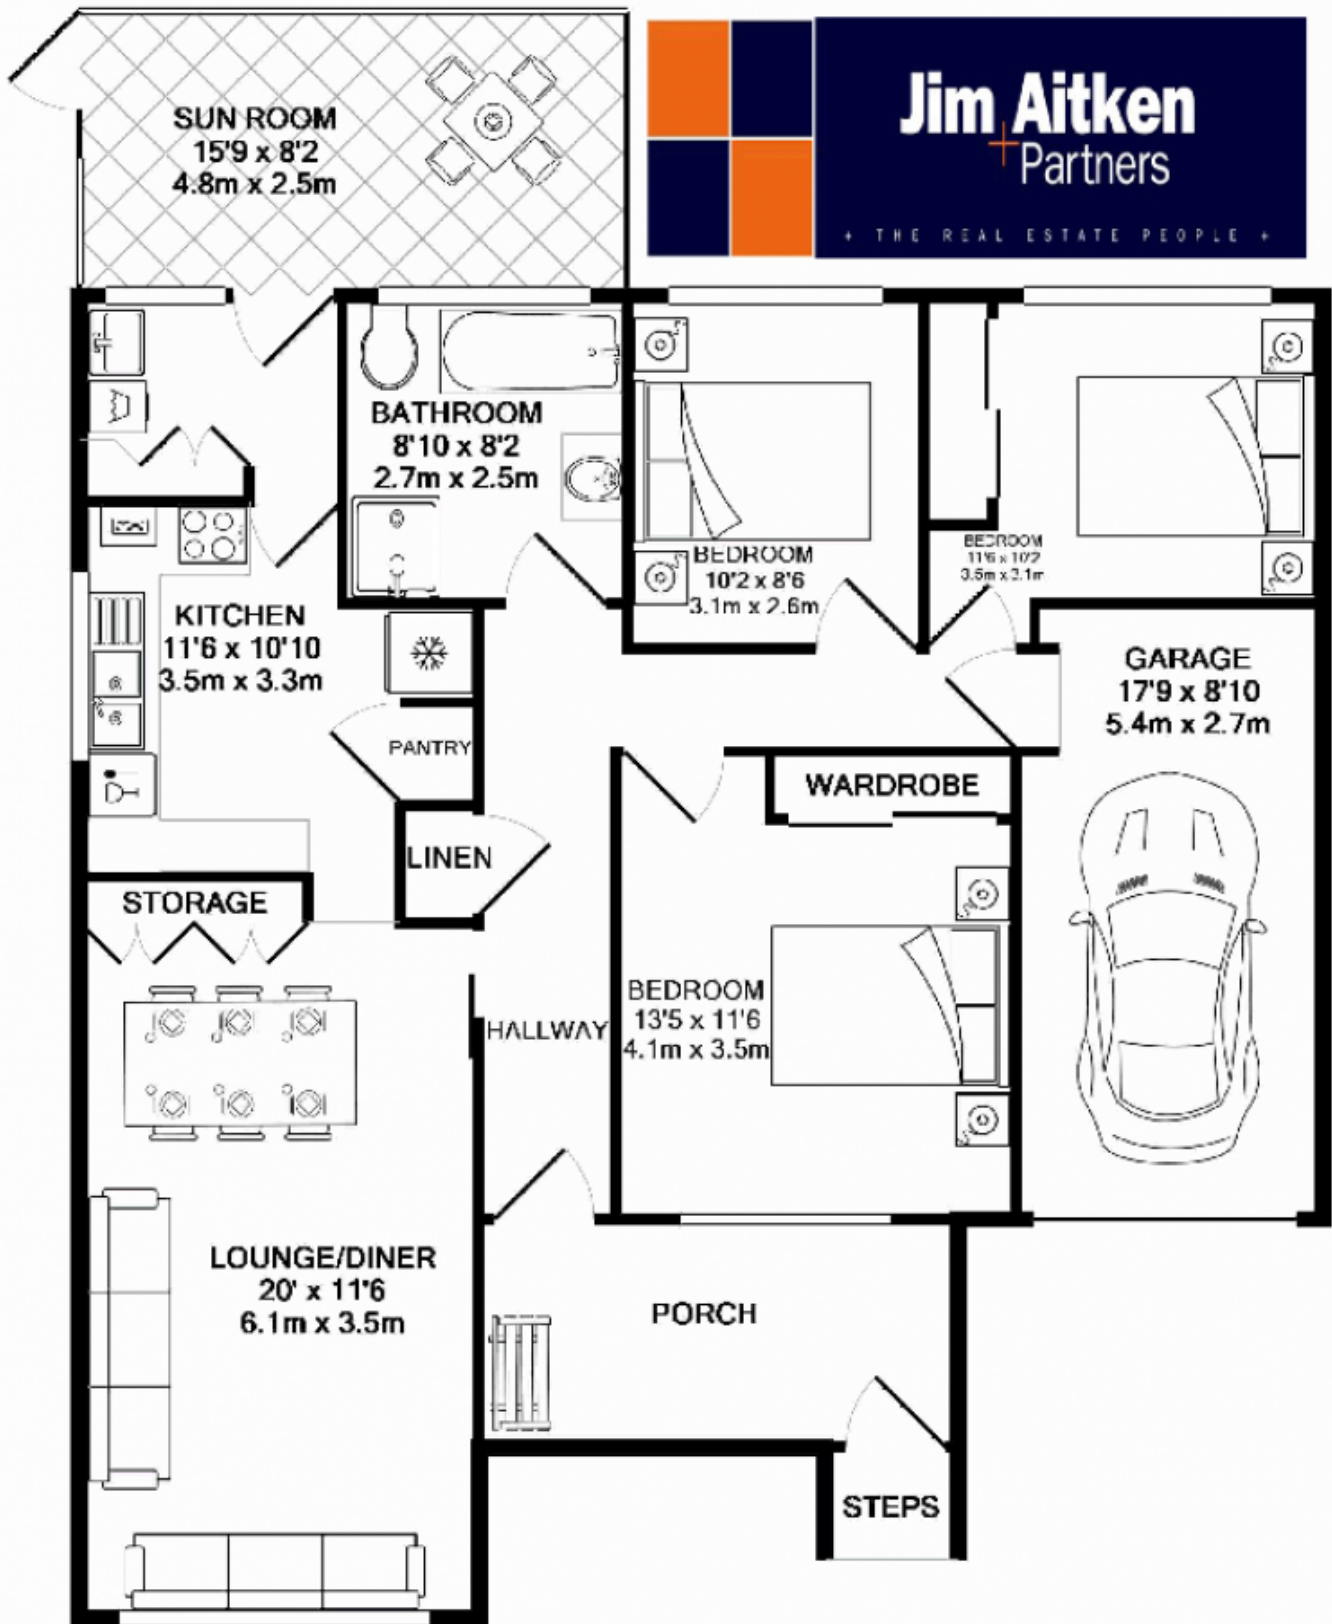

23 Bellereve Avenue Mount Riverview NSW

3  1  3 

This home has had a complete makeover so all you have to do is move in, put up your feet and enjoy. Featuring ; three bedrooms, built in robes to main, large open combined lounge/dining area, enclosed sunroom out the back and a lock up garage with internal access. The gardens have been done and there is a fully fenced yard, perfect for the kids and pets to safely play in.

Type : House
Land Size : 523 sqm
View : <https://www.aitkenre.com.au/8059425>

- *Renovated throughout
- *Three bedroom home
- *Large lounge/dining area
- *Enclosed sunroom
- *Close to East Blaxland amenities
- *Lock up garage with internal access
- *Fully fenced yard

[For full version visit the website](https://www.aitkenre.com.au)

Whilst every attempt has been made to ensure the accuracy of the floor plan contained here, measurements of doors, windows, rooms and any other items are approximate and no responsibility is taken for any error, omission, or mis-statement. This plan is for illustrative purposes only and should be used as such by any prospective purchaser. The services, systems and appliances shown have not been tested and no guarantee as to their operability or efficiency can be given.