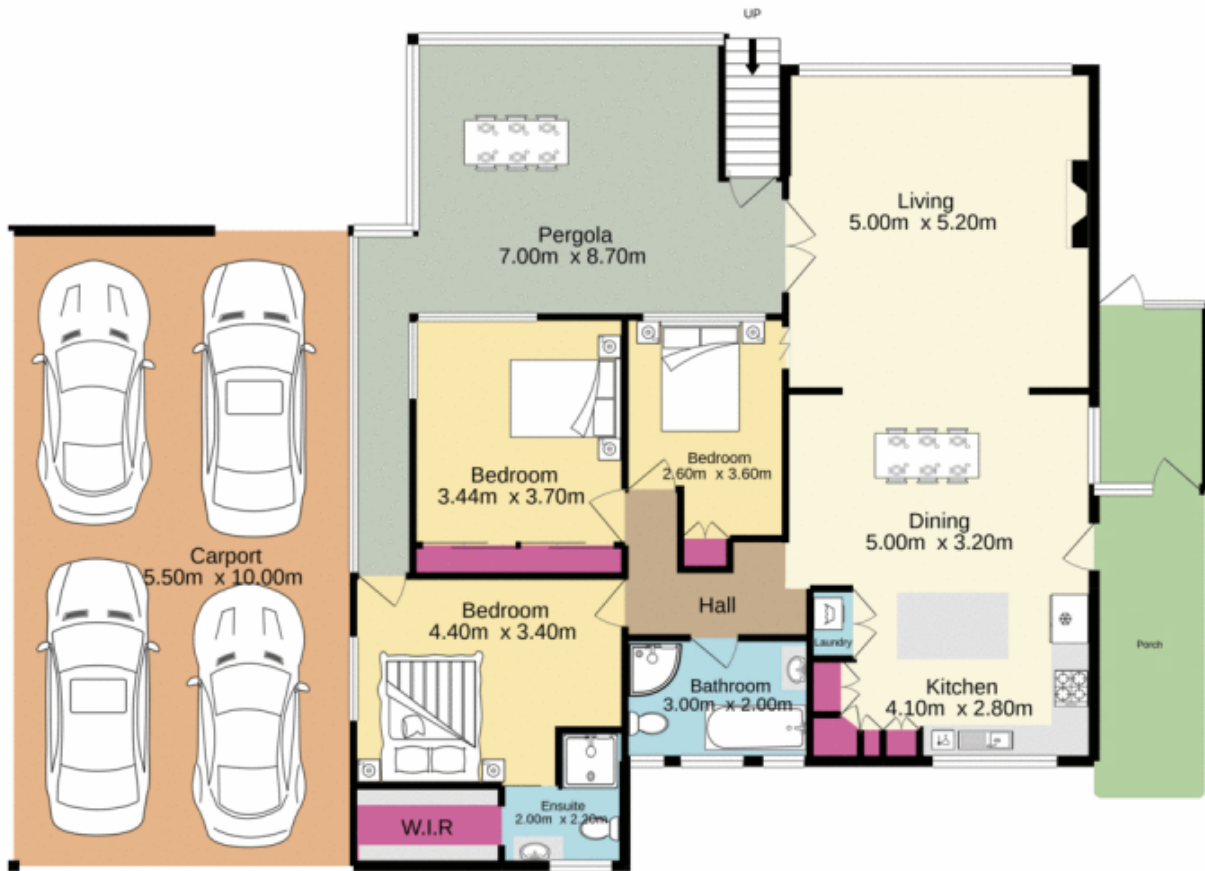

Jim Aitken
Partners

TOTAL FLOOR AREA: 196.3 sq.m. approx.