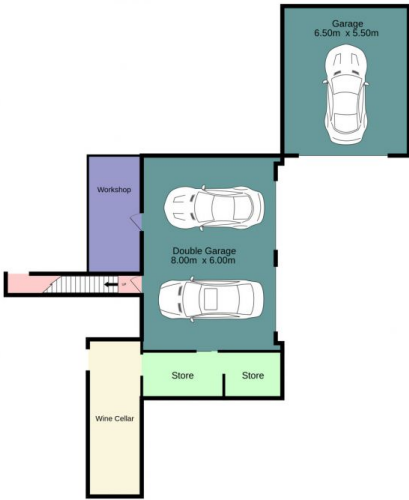

Basement
114.9 sq.m. approx.