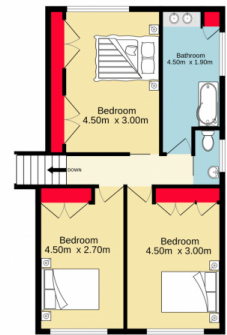

1st floor
56.3 sq.m. approx.

TOTAL FLOOR AREA : 234.2 sq.m. approx.