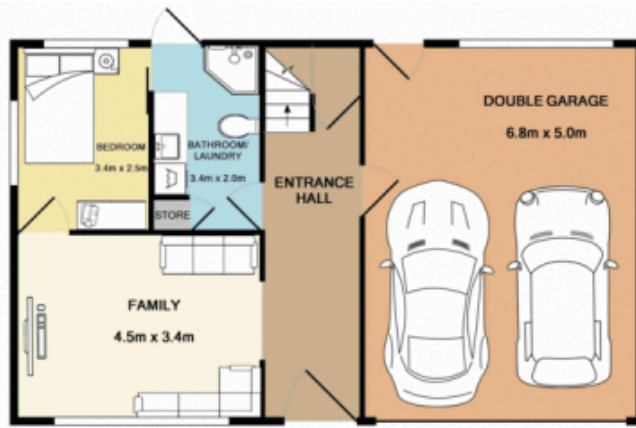

GROUND FLOOR