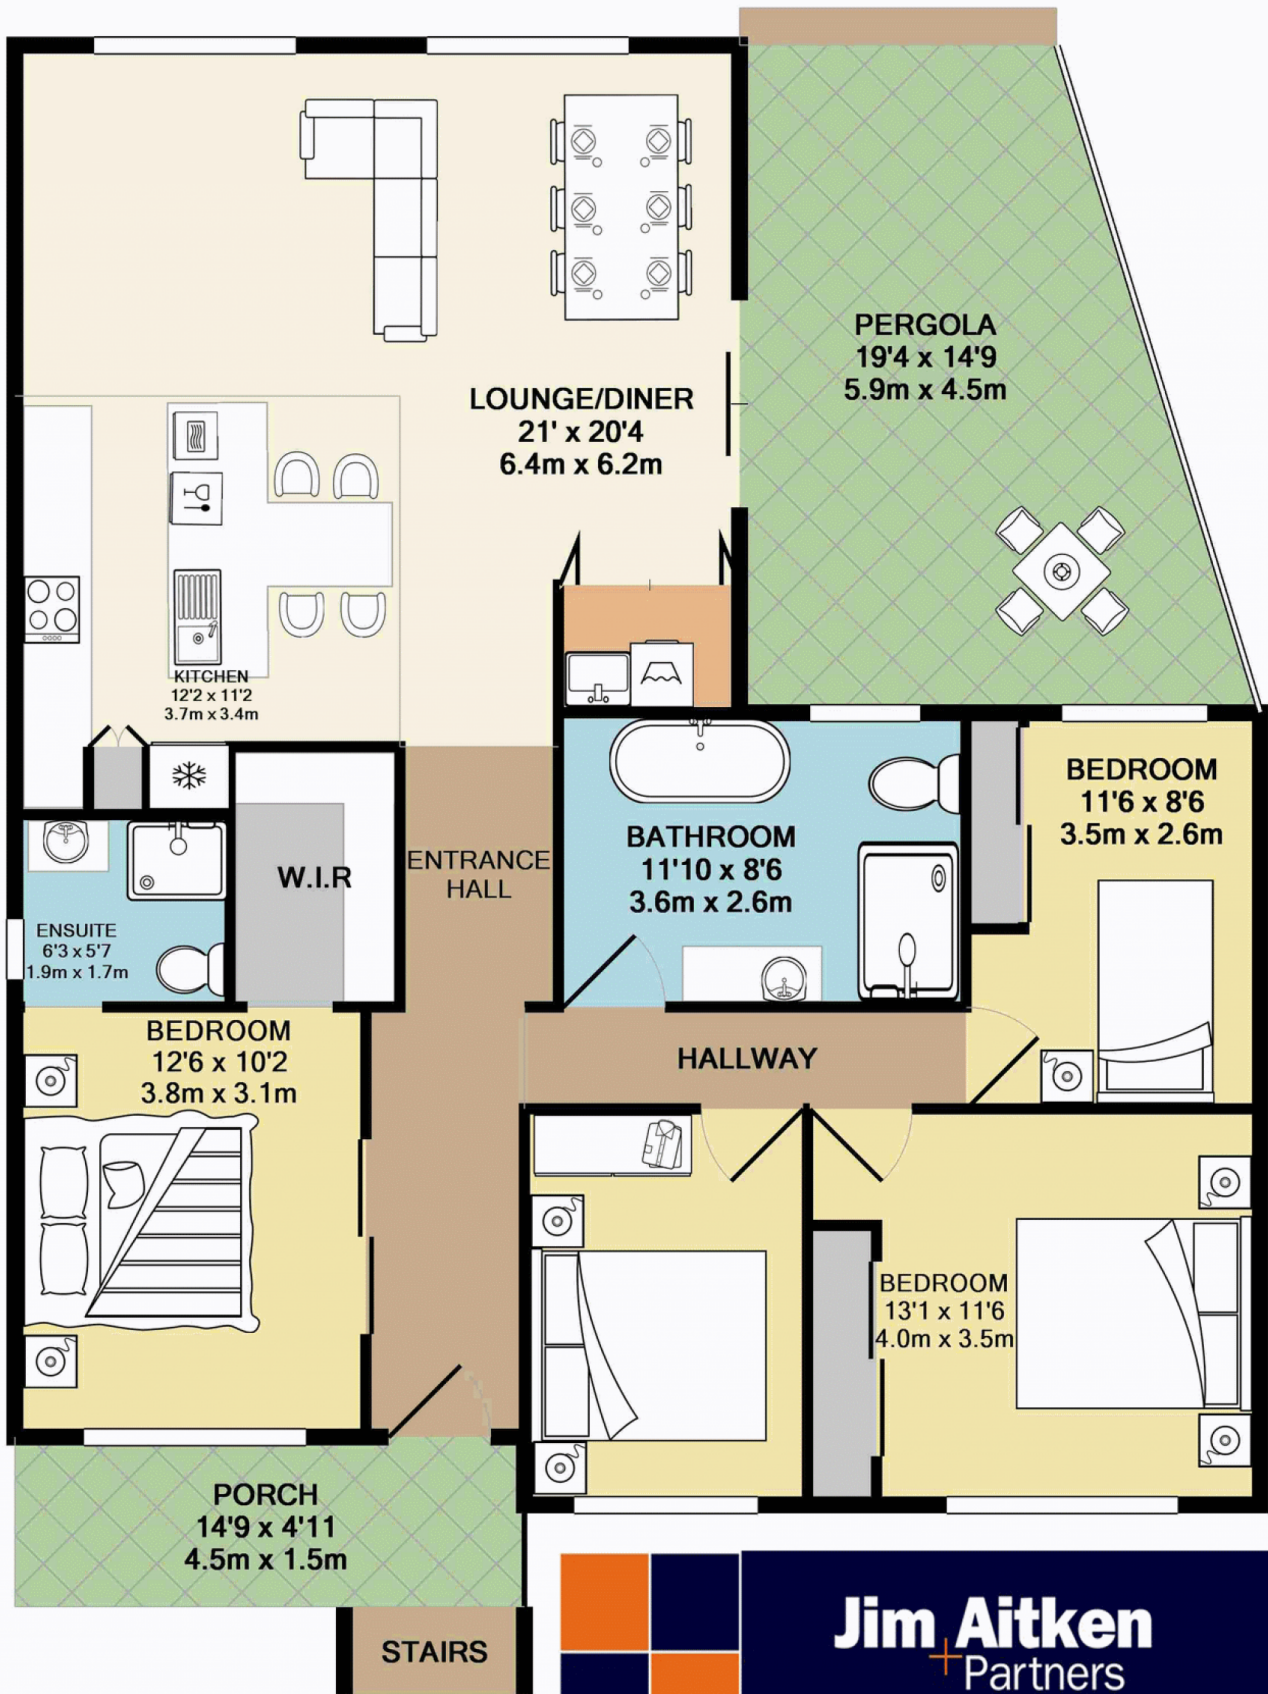

29 Moolana Parade South Penrith NSW

4 🚗 2 🚗 1 🚗

Dressed to impress, this renovated residence will appeal to the fussiest of buyers. Hidden behind the contemporary faade is a collection of fine finishes that combines beautifully with the open plan design. The grassed yard and covered entertaining area completes this stylish abode.

Type : House
Building Size : 128 sqm
Land Size : 559 sqm
View : <https://www.aitkenre.com.au/8057795>

- * Four bedrooms
- * Open plan lounge/dining
- * Stunning flooring
- * Ensuite to main
- * Split system air conditioning
- * Covered entertaining
- * Contemporary theme

Troy Meredith
0421 032 267

[For full version visit the website](https://www.aitkenre.com.au)

Whilst every attempt has been made to ensure the accuracy of the floor plan contained here, measurements of doors, windows, rooms and any other items are approximate and no responsibility is taken for any error, omission, or mis-statement. This plan is for illustrative purposes only and should be used as such by any prospective purchaser. The services, systems and appliances shown have not been tested and no guarantee as to their operability or efficiency can be given