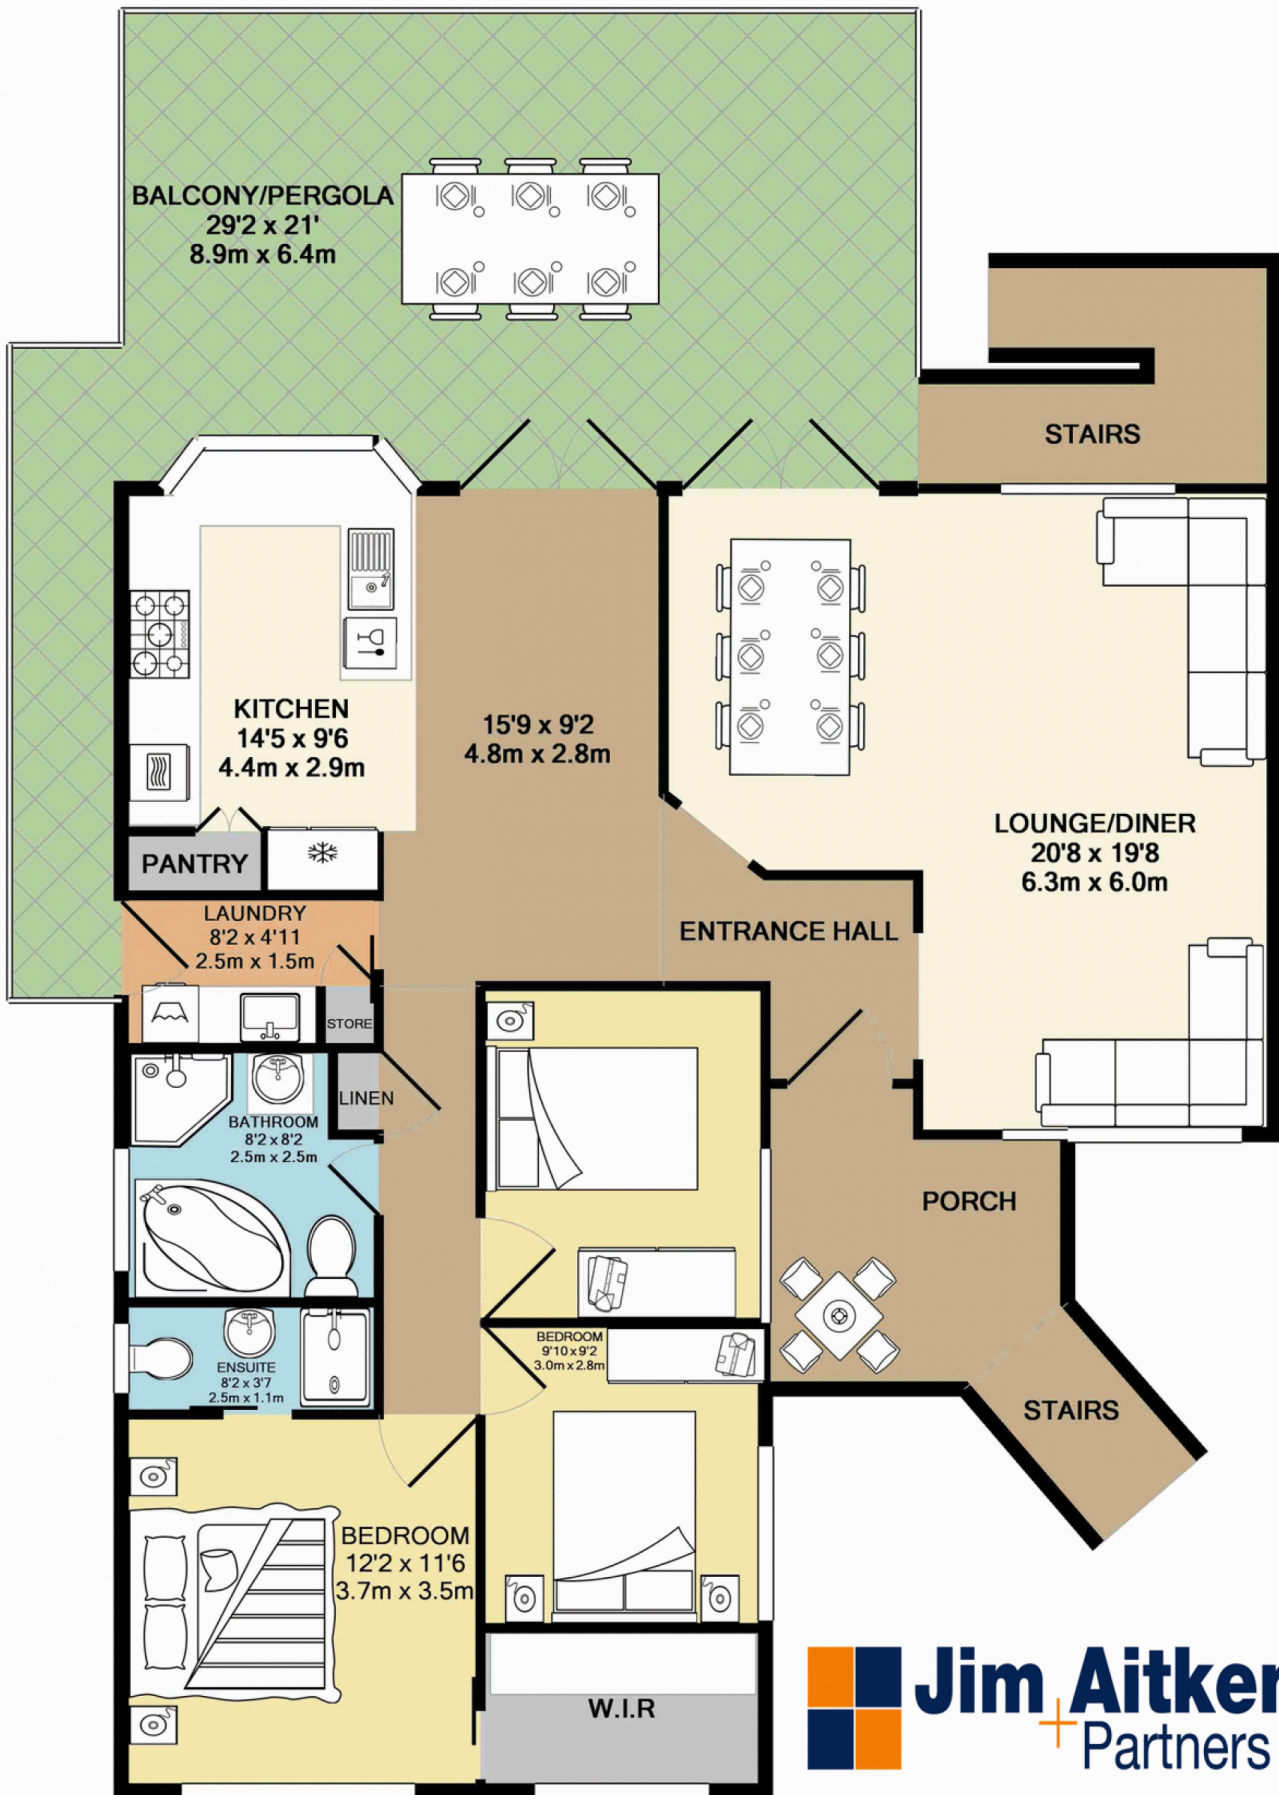

## 22 Barina Crescent Emu Plains NSW

3  2 

Enjoying peaceful views from the covered entertaining area, social gatherings will be a breeze in this superbly finished family residence. The stunning kitchen is the home's centerpiece and is complimented by splashes of modern touches throughout. An ensuite and walk-in robe service the master suite, air conditioning controls internal comfort and there is side access into the generous size yard.

- \* Three bedrooms
- \* Ensuite + WI Robe
- \* Peaceful views
- \* Stunning kitchen
- \* Ducted air conditioning
- \* Large yard + side access

**Type** : House  
**Land Size** : 687 sqm  
**View** : <https://www.aitkenre.com.au/8057571>

**David Reeves**  
 02 4735 2121

[For full version visit the website](https://www.aitkenre.com.au)

Whilst every attempt has been made to ensure the accuracy of the floor plan contained here, measurements of doors, windows, rooms and any other items are approximate and no responsibility is taken for any error, omission, or mis-statement. This plan is for illustrative purposes only and should be used as such by any prospective purchaser. The services, systems and appliances shown have not been tested and no guarantee as to their operability or efficiency can be given  
 Made with Metropix ©2015